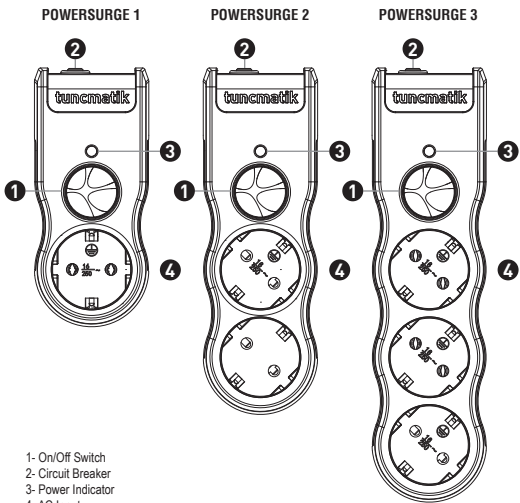

- 1- On/Off Switch
- 2- Circuit Breaker
- 3- Power Indicator
- 4- AC Input

POWERSURGE 1 / 2 / 3

- On/Off Switch
- 525 Joules Maximum Surge Protection Capacity
- Outlet with Children Safety Shutters
- 10 Amp Circuit Breaker
- Fire Resistant Plastic Case

- Nominal Current: 10 Amp
- Voltage Range: 250 VAC, 50 Hz
- Clamping Voltage: 775 VAC
- Maximum Energy:
 - 3 Lines Full Type Energy Protection
 - Max. Current: 3000 Amper
 - Max. Spike Voltage: 6000 V
 - Response Time: <1 Nanosecond

POWER INDICATOR

The power indicator of the POWERSURGE means that product is operating normally and protects against the effects of surge and lightning in the mains.

CAUTIONS

- Use indoor and in dry locations.
- Not for use with aquariums and other water related products.
- Surge protector must be plugged directly into the power source and must not be connected in the way such as "daisy chain" together in serial manner with other power strips, other surge protectors, extension cords, UPS, etc.
- Surge protector must be connected to grounded outlet for operating normally.
- All electrical/electronic devices must be directly connected to the surge protector.

- 1- Кнопка включения/выключения
- 2- Автоматический выключатель
- 3- Индикатор подключения к сети
- 4- AC вход

POWERSURGE 1 / 2 / 3

- Индикатор включения / выключения
- Защита мощностью 525 Джоули
- Розеток с шторками для защиты детей
- 10 ампер максимального тока с автоматическим иредохраниателем
- Огнестойкий пластиковый корпус